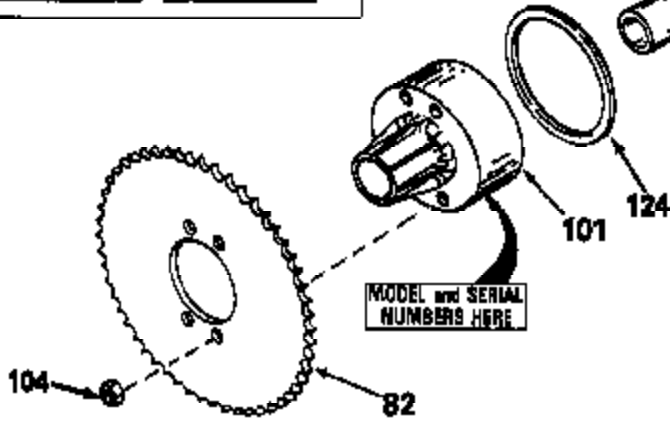

47	48
47A	48A
47B	48B
47C	48C
47D	48D
47E	48E
47H	48H
47L	48L

47M	48M
47P	48P
47R	48R
47V	48V
47W	48W
47X	48X

Ref #	Part Number	Qty	Description
14	778068		Gear, Pinion (16 teeth)
17	786040		Pin, Drive
26	792018		Ring, Retaining
31A	780096		Washer, Thrust
31	780001		Washer (3/4" ID x 1-1/2" OD x 1/16" t hick)
47E	774326		Axle (9-7/16" long)
48E	774327		Axle (18-5/16" long)
82	786051		Sprocket. No Teeth 60. O.D. 9.841
82	786070		Sprocket. No Teeth 48. O.D. 7.920
82	786041A		Sprocket. No Teeth 45. O.D. 7.389
82	786042		Sprocket. No Teeth 40. O.D. 6.650
82	786043		Sprocket. No Teeth 54. O.D. 8.823
90	788067B	100-167	Grease 92.2 bottle Bentonite greas e)
101	774073	Peerless	Differential Carrier Hsg (Incl. 137)
102	774073		Differential Carrier Hsg (Incl. 139)
103	792041		Screw, 5/16-18 x 3-3/4"
104	792042		Nut, Lock, 5/16-18 (Use as required)
104A	792061		Washer, Flat, 5/16"
137	780077		Bushing (3/4" ID x 1-1/16" OD x 2-1/1 6" long)
139	780077		Bushing (3/4 ID x 1-1/16" OD x 2-1/16 " long)