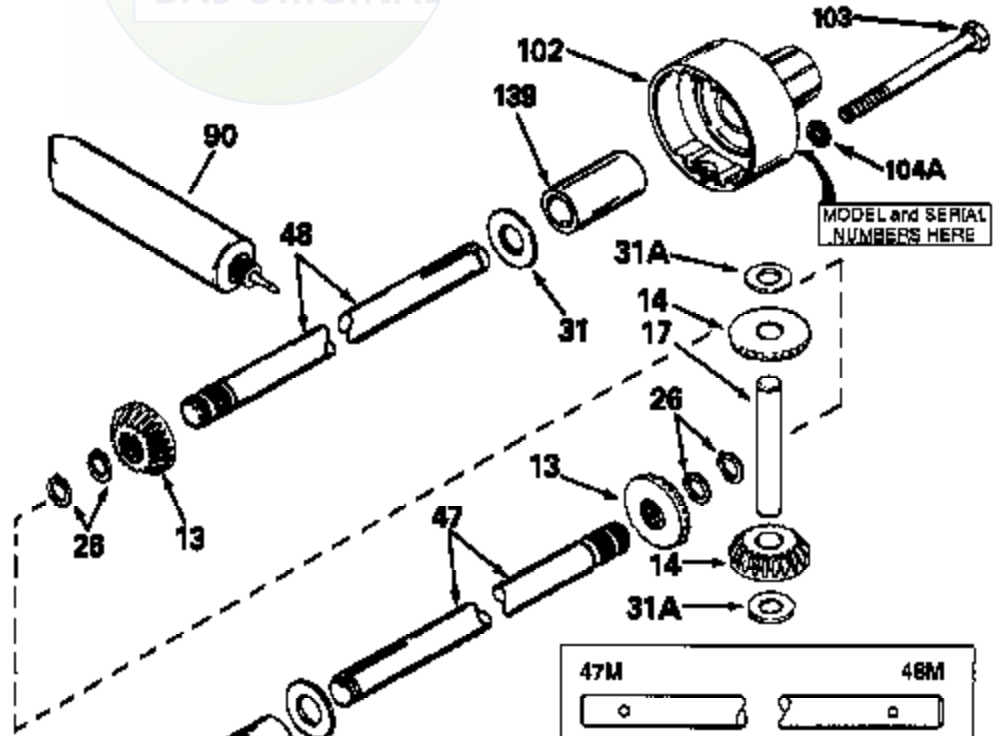

47	48
47A	48A
47B	48B
47C	48C
47D	48D
47E	48E
47H	48H
47L	48L

47M	48M
47P	48P
47R	48R
47V	48V
47W	48W
47X	48X

Ref #	Part Number	Qty	Description
14	778068		Gear, Pinion (16 teeth)
17	786040		Pin, Drive
26	792018		Ring, Retaining
31A	780096		Washer, Thrust
31	780001		Washer (3/4" ID x 1-1/2" OD x 1/16" t hick)
47E	774326		Axle (9-7/16" long)
48E	774327		Axle (18-5/16" long)
82	786051		Sprocket. No Teeth 60. O.D. 9.841
82	786070		Sprocket. No Teeth 48. O.D. 7.920
82	786041A		Sprocket. No Teeth 45. O.D. 7.389
82	786042		Sprocket. No Teeth 40. O.D. 6.650
82	786043		Sprocket. No Teeth 54. O.D. 8.823
90	788067B	100-167	Grease 92.2 bottle Bentonite greas e)
101	774073	Peerless	Differential Carrier Hsg (Incl. 137)
102	774073		Differential Carrier Hsg (Incl. 139)
103	792041		Screw, 5/16-18 x 3-3/4"
104	792042		Nut, Lock, 5/16-18 (Use as required)
104A	792061		Washer, Flat, 5/16"
137	780077		Bushing (3/4" ID x 1-1/16" OD x 2-1/1 6" long)
139	780077		Bushing (3/4 ID x 1-1/16" OD x 2-1/16 " long)